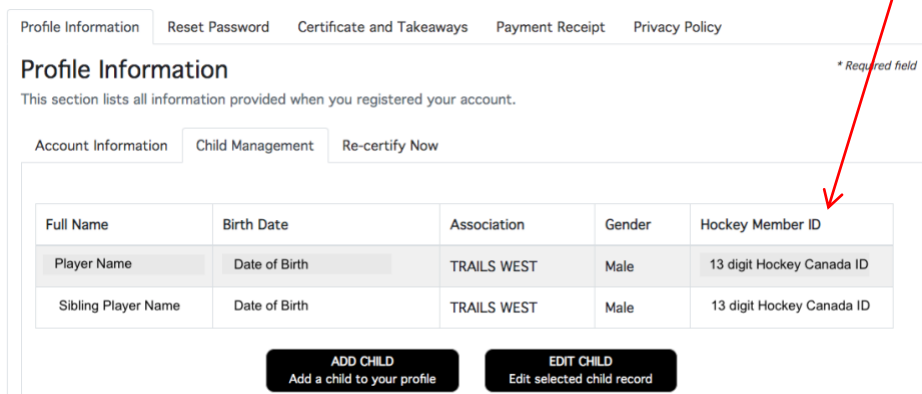

Profile Information

* Required field

This section lists all information provided when you registered your account.

Account Information | Child Management | Re-certify Now

5. You should see your player(s)' Hockey Member ID listed by their name.