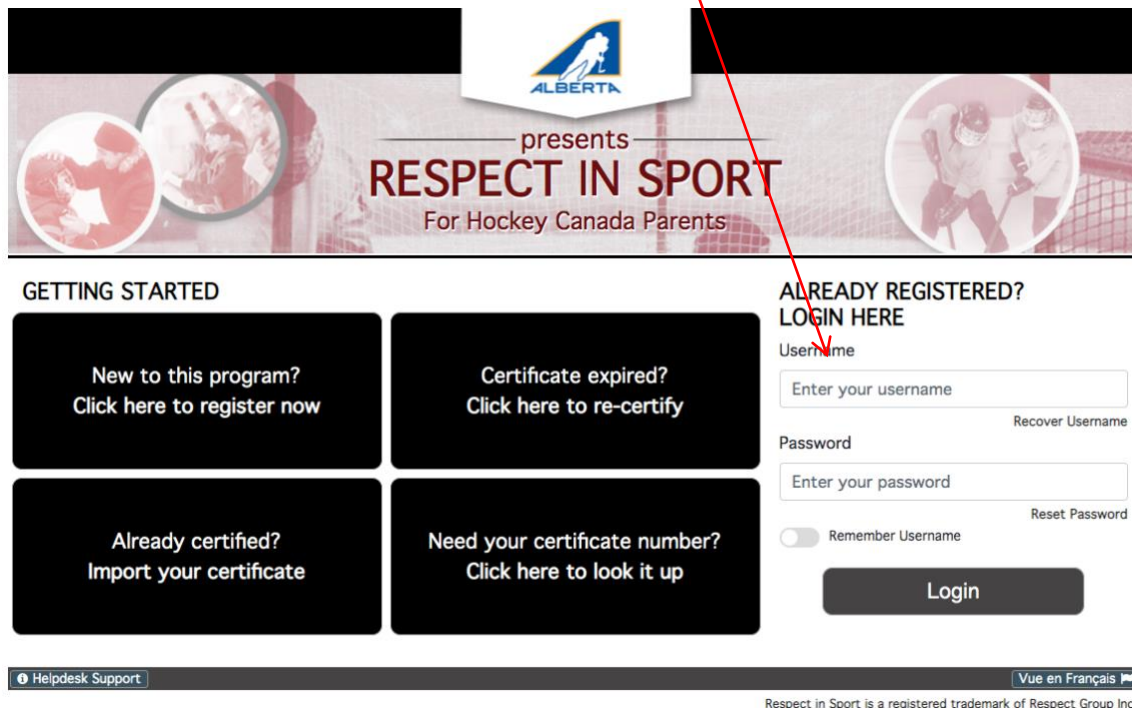

- Respect in Sport (RIS)
- Hockey Canada Registry (HCR 3.0 Spordle)

Respect in Sport (RIS)

Visit the [Hockey Alberta Respect-In-Sport - Parents](#) website.

1. Select your language preference.

2. Login to your Respect In Sport (Parent) Account.