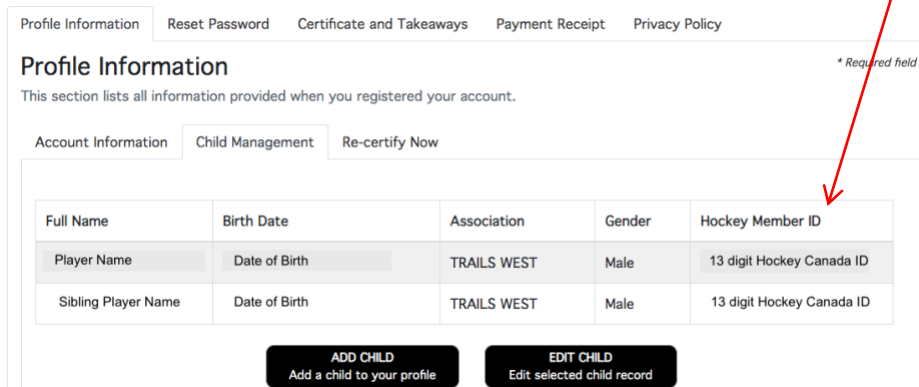

## Respect in Sport (RIS)

Visit the [Hockey Alberta Respect-In-Sport - Parents](#) website.

1. Select your language preference.

2. Login to your Respect In Sport (Parent) Account.

# Where to Find Your Hockey Canada ID (HCR#)

3. Click on "Profile".

4. Click on "Child Management" under Profile Information.

5. You should see your player(s)' Hockey Member ID listed by their name.